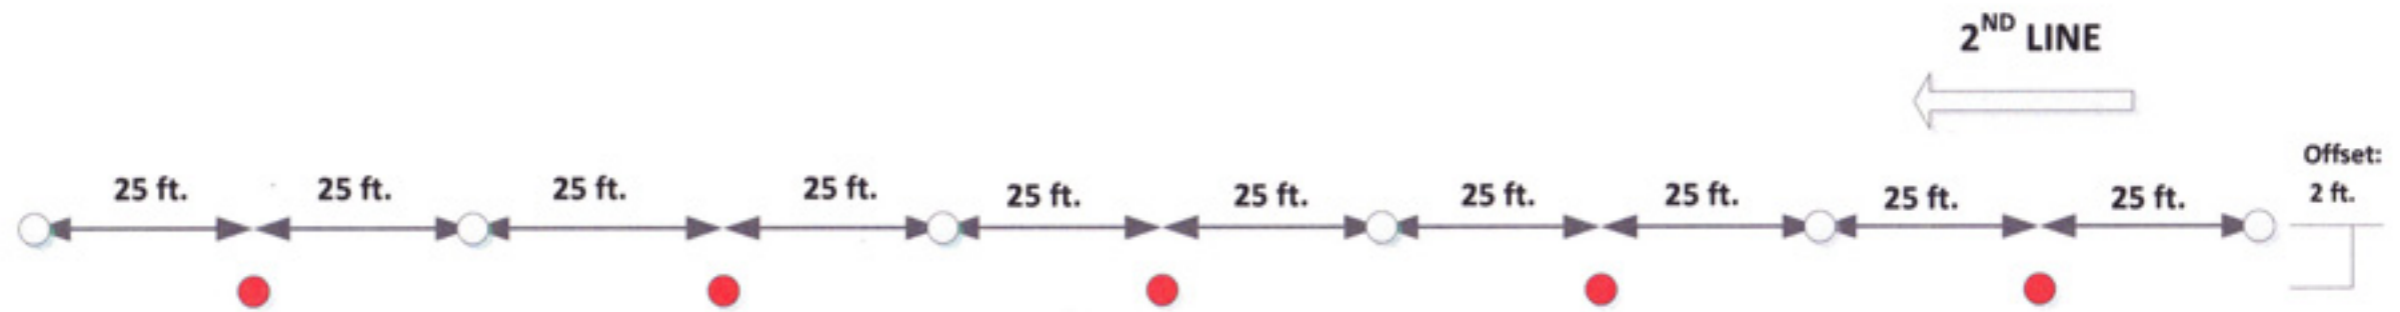

# CALIFORNIA SCURRY 2011: COURSE #3a – SLALOM [VSEs]

DRIVE GATES WITH RED CONE ON THE RIGHT & WHITE CONE ON THE LEFT

Flying start: Flying finish.  
Start on signal from judge.

1<sup>ST</sup> LINE