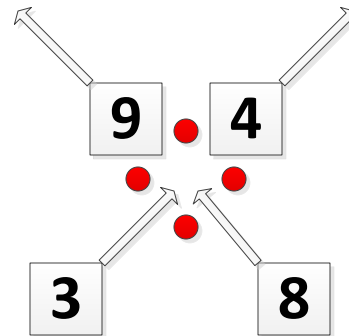

CALIFORNIA SCURRY 2011: COURSE #2 – DUST DEVIL [amended 071711]

Flying start: Flying finish. Start on signal from judge.

1st Run: At TROT

2nd Run: Any Pace

Placings in each class decided on aggregate times.

COURSE: 250 ft. x 180 ft.