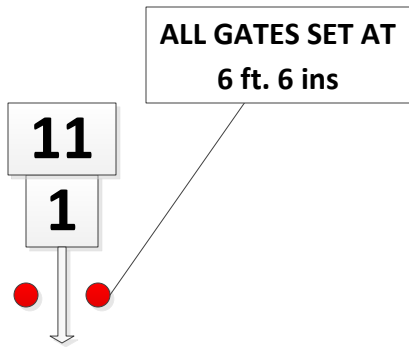

CALIFORNIA SCURRY 2011: COURSE #2 – DUST DEVIL [amended 071711]

Flying start: Flying finish. Start on signal from judge.

1st Run: At TROT

2nd Run: Any Pace

Placings in each class decided on aggregate times.

COURSE: 250 ft. x 180 ft.